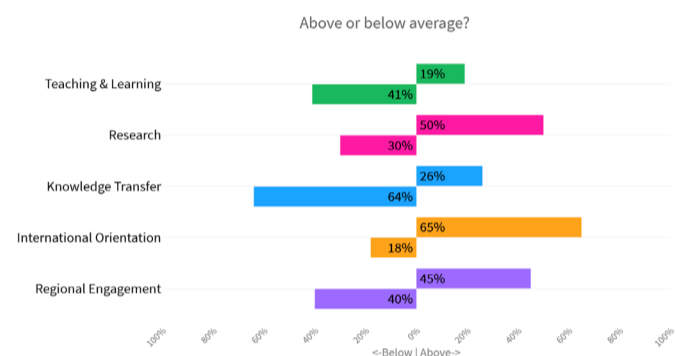

TOP PERFORMING UNIVERSITIES IN THE CZECH REPUBLIC

In this section we highlight the universities receiving the highest number of 'A' (very good) scores on the institutional level for the Czech Republic. Although the number of 'A' scores shows top performance for the respective university, it does not imply one university is the 'best' in the country, as each university profile highlights different strengths.

University of Chemistry and Technology, Prague	14 'A' scores
Mendel University in Brno	11 'A' scores
Tomas Bata University in Zlín	11 'A' scores
Masaryk University	9 'A' scores
Palacký University Olomouc	8 'A' scores
University of West Bohemia	8 'A' scores

LOOKING AT STUDENT MOBILITY

In this section we highlight the universities with the highest student mobility. Rather than only looking at unilateral movement, U-Multirank measures student mobility with both incoming and outgoing students in mind, giving a more well-rounded view on how internationally diverse the student body is. Students interested in this area should explore comparisons according to international orientation.

Anglo-American University
Masaryk University
Mendel University in Brno
University of Chemistry and Technology, Prague
University of West Bohemia

TOP SAFEST CITIES IN THE CZECH REPUBLIC FOR STUDENTS

At U-Multirank, we understand that safety can play an important factor when deciding where to study. That's why we include information from the Numbeo Safety Index. The positions (ranging from 1 to 442) and scores (ranging from 0 to 100) are based on a global comparison of cities*.

SAFEST CITIES	NUMBEO SAFETY INDEX POSITION	NUMBEO SAFETY SCORE
Prague	38	75.8
Brno	55	73.67

*The scores are based on surveys conducted by Numbeo for cross-country comparisons (Source: Numbeo.com - 21.09.2021)